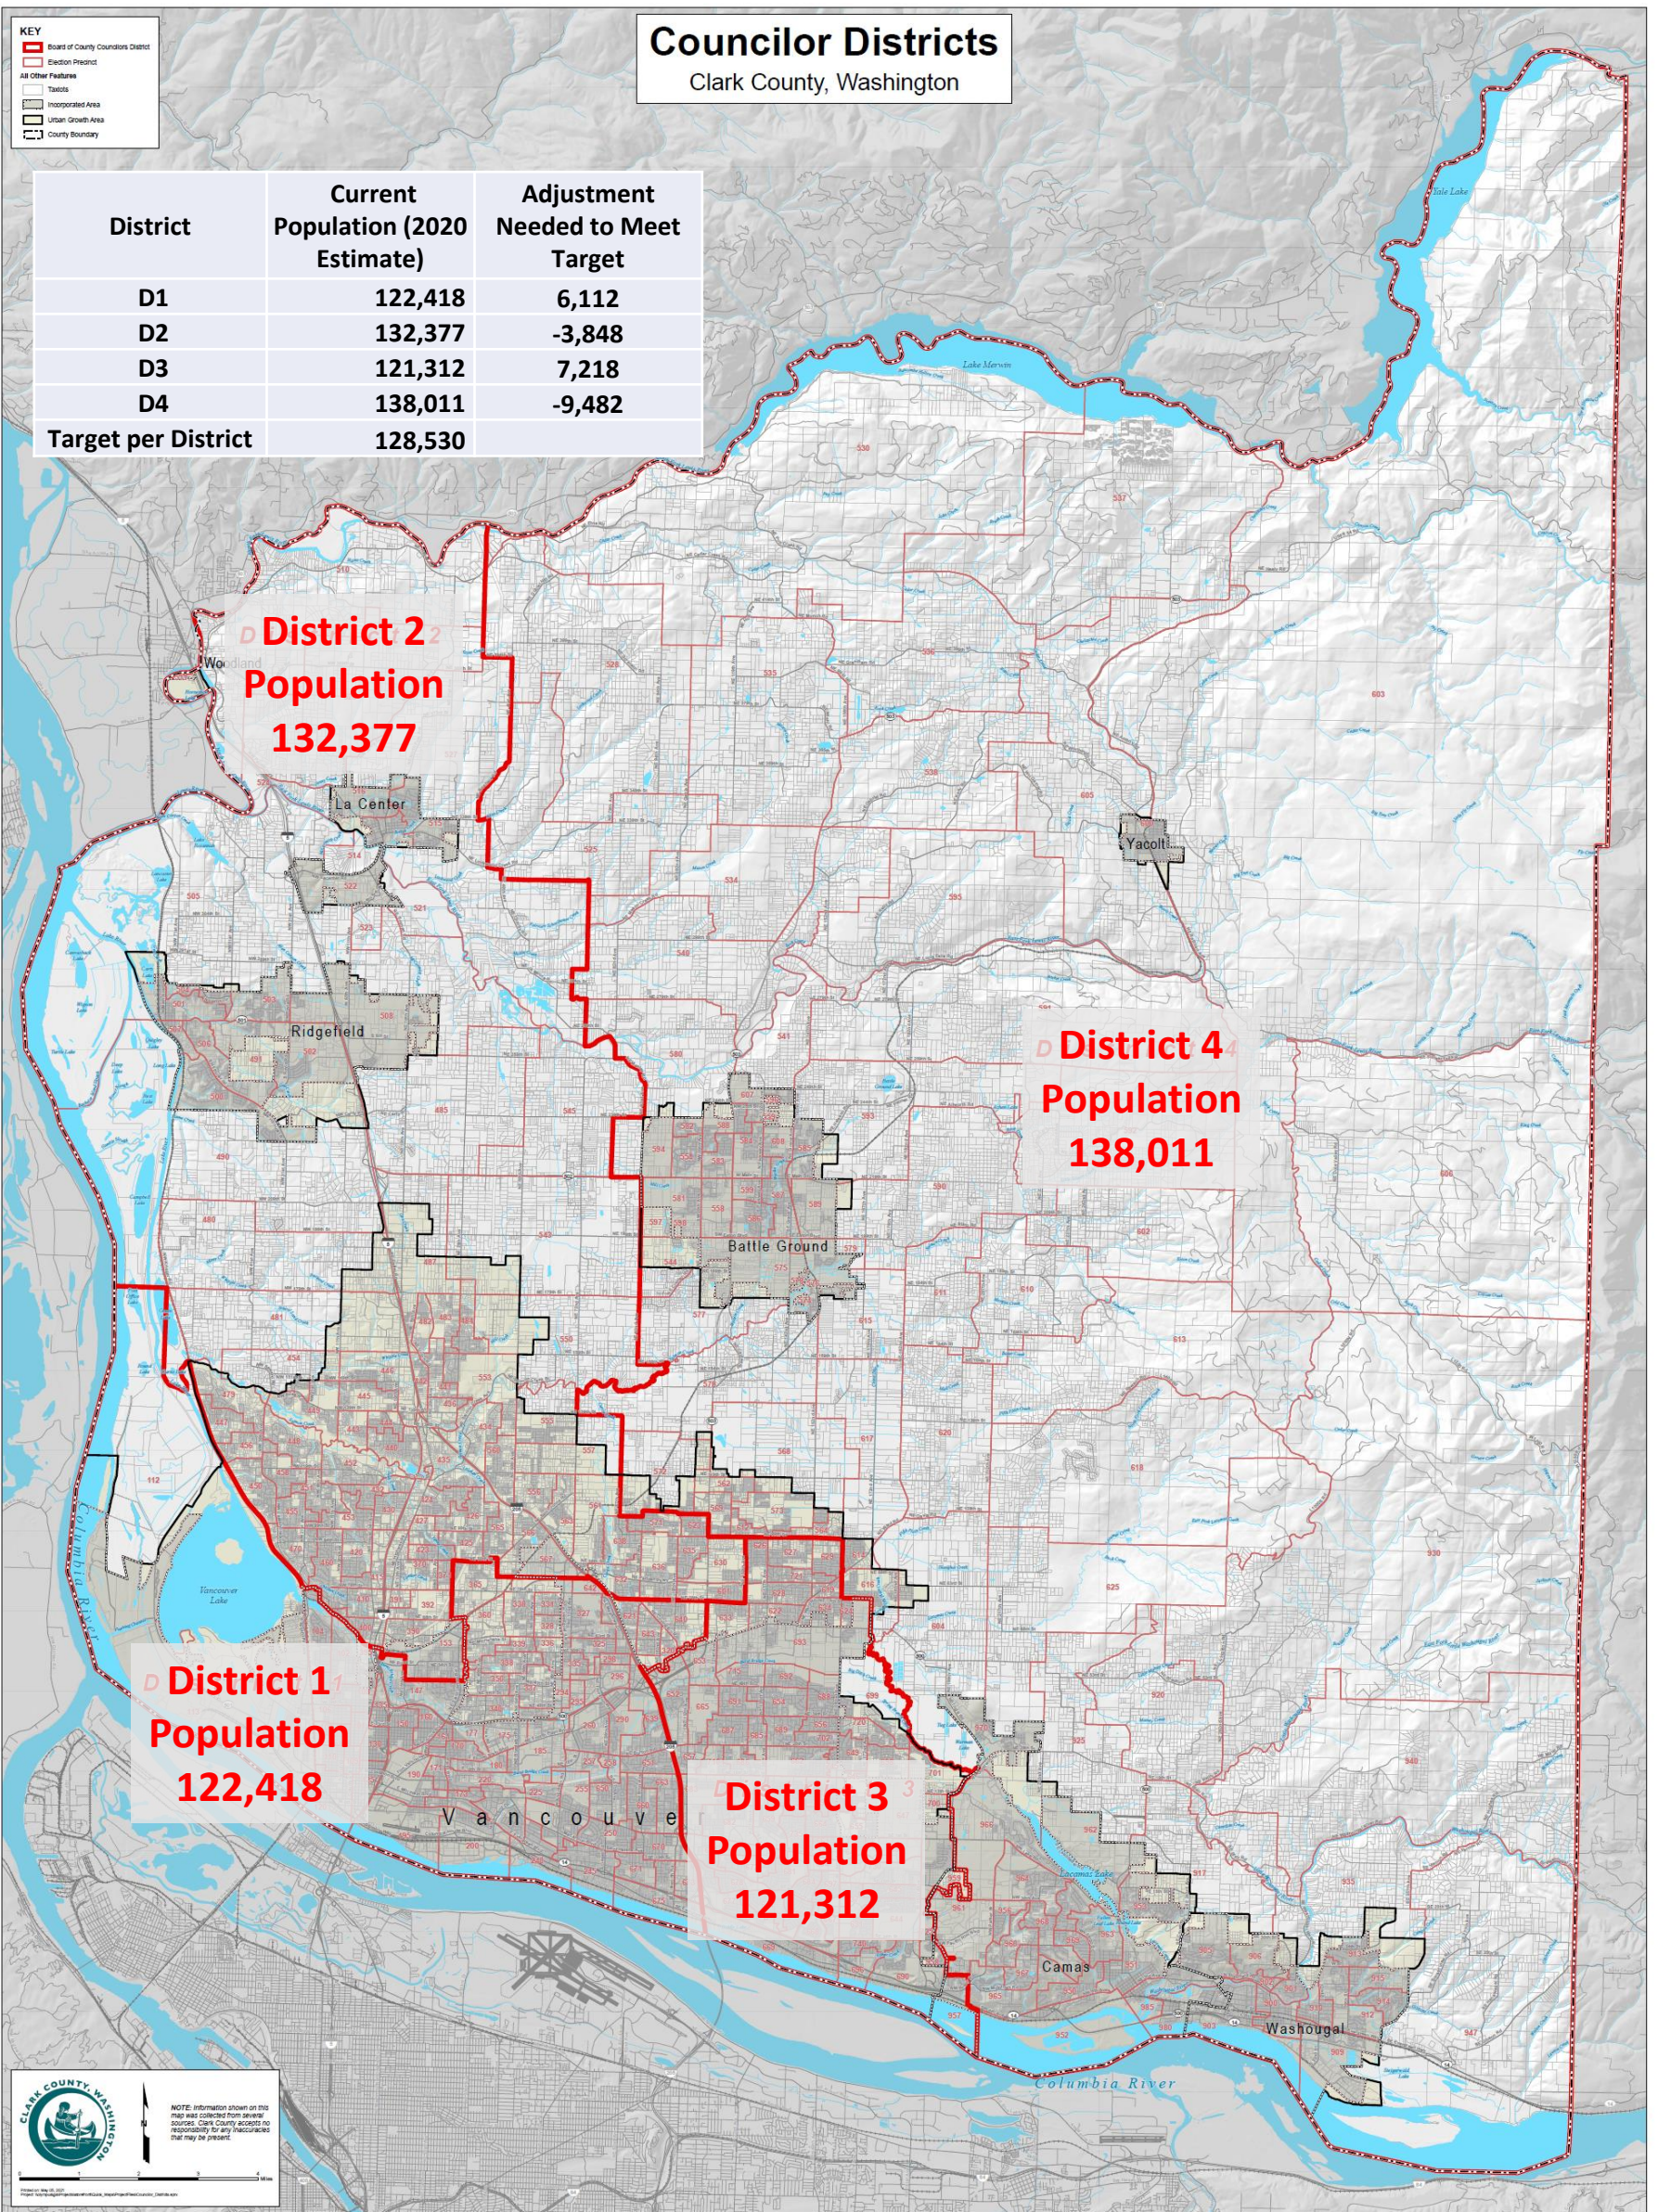

Current Four-District Map and Population

Councilor Districts Clark County, Washington

KEY

- Board of County Councilors District
- Election Precinct
- All Other Features
- Taxlots
- Incorporated Area
- Urban Growth Area
- County Boundary

District	Current Population (2020 Estimate)	Adjustment Needed to Meet Target
D1	122,418	6,112
D2	132,377	-3,848
D3	121,312	7,218
D4	138,011	-9,482
Target per District	128,530	

**District 2
Population
132,377**

**District 4
Population
138,011**

**District 1
Population
122,418**

**District 3
Population
121,312**

NOTE: Information shown on this map was collected from several sources. Clark County accepts no responsibility for any inaccuracies that may be present.