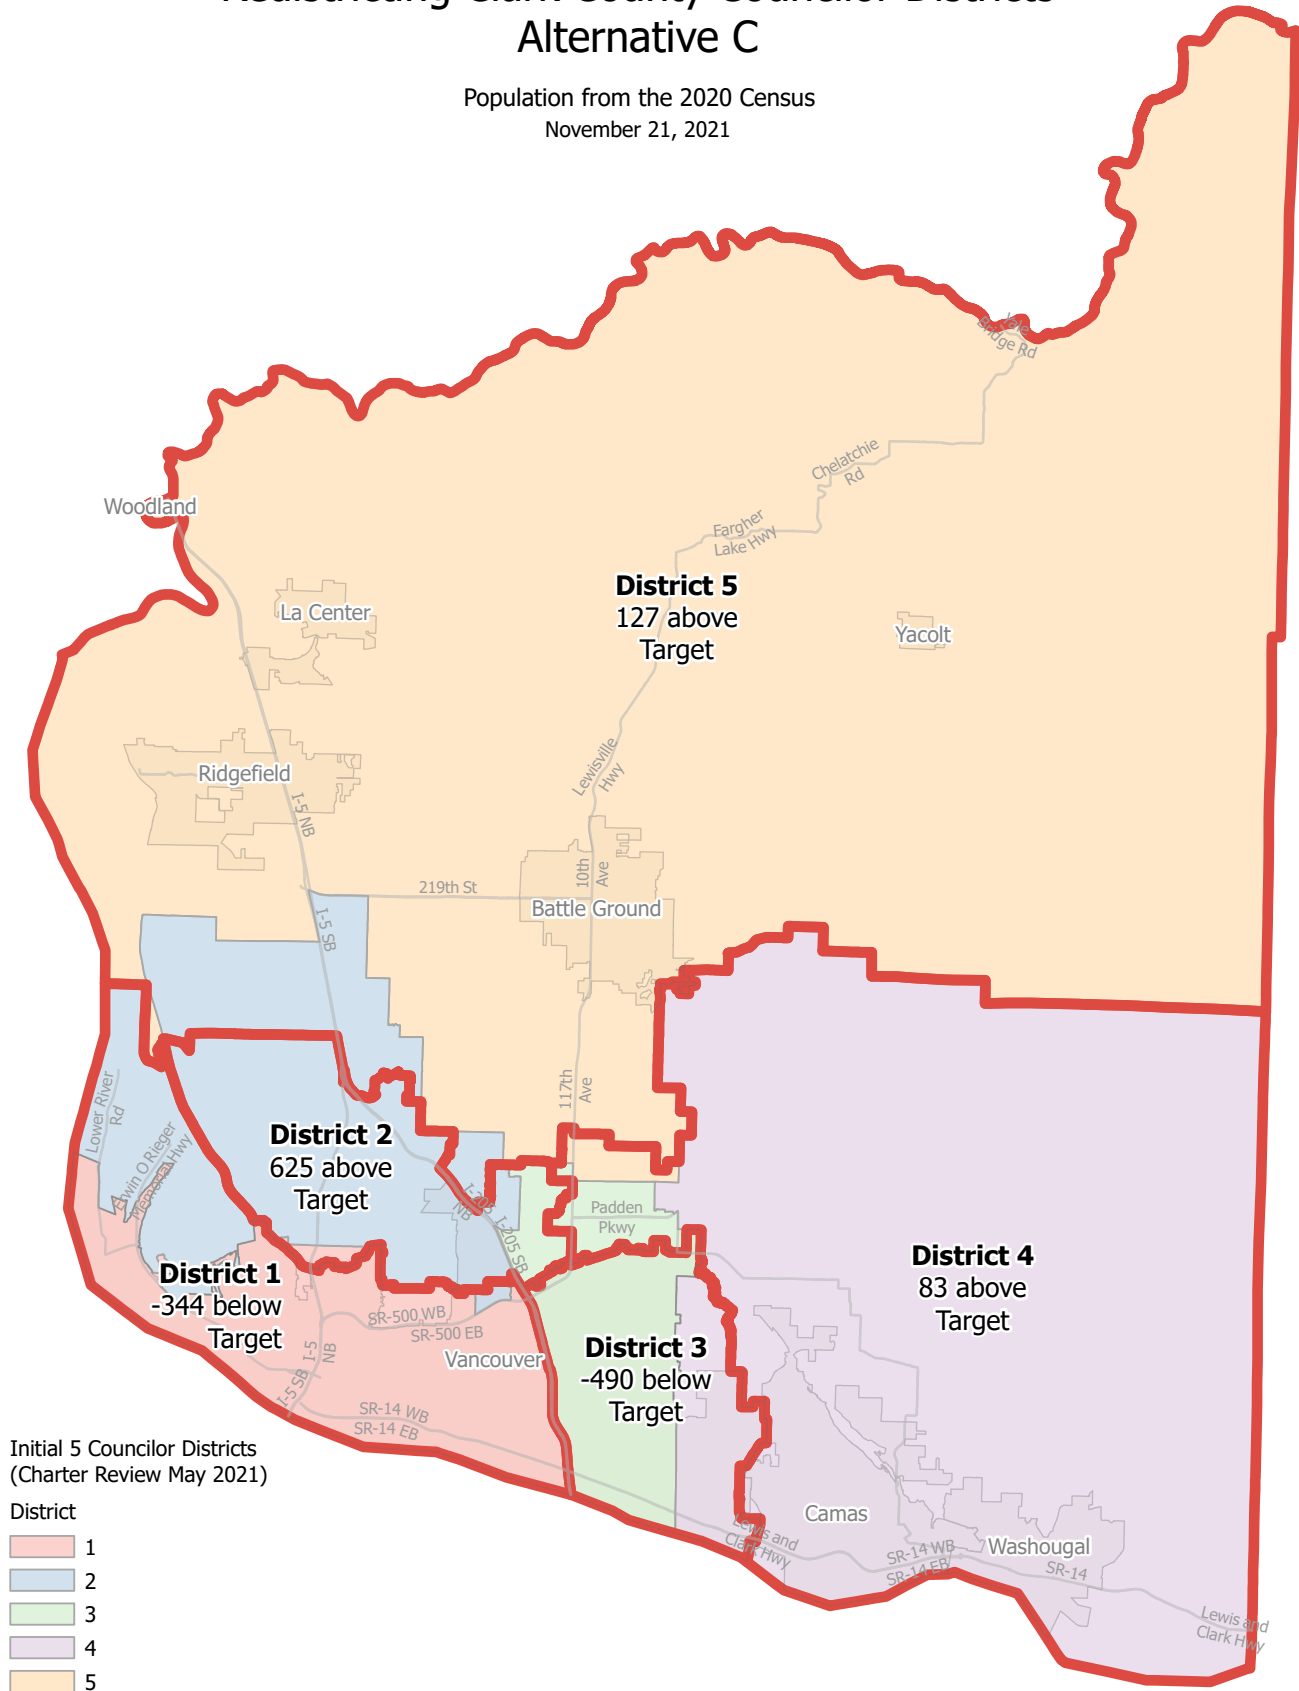

Redistricting Clark County Councilor Districts Alternative C

Population from the 2020 Census
November 21, 2021

Initial 5 Councilor Districts
(Charter Review May 2021)

District

- 1
- 2
- 3
- 4
- 5

Proposed Councilor District Boundary - Alternative C

Population Summary for Alternative C

District	Population	Target Population	Deviation from Target	Deviation from Target
1	100,318	100,662	-344	-0.34%
2	101,287	100,662	625	0.62%
3	100,172	100,662	-490	-0.49%
4	100,745	100,662	83	0.08%
5	100,789	100,662	127	0.13%