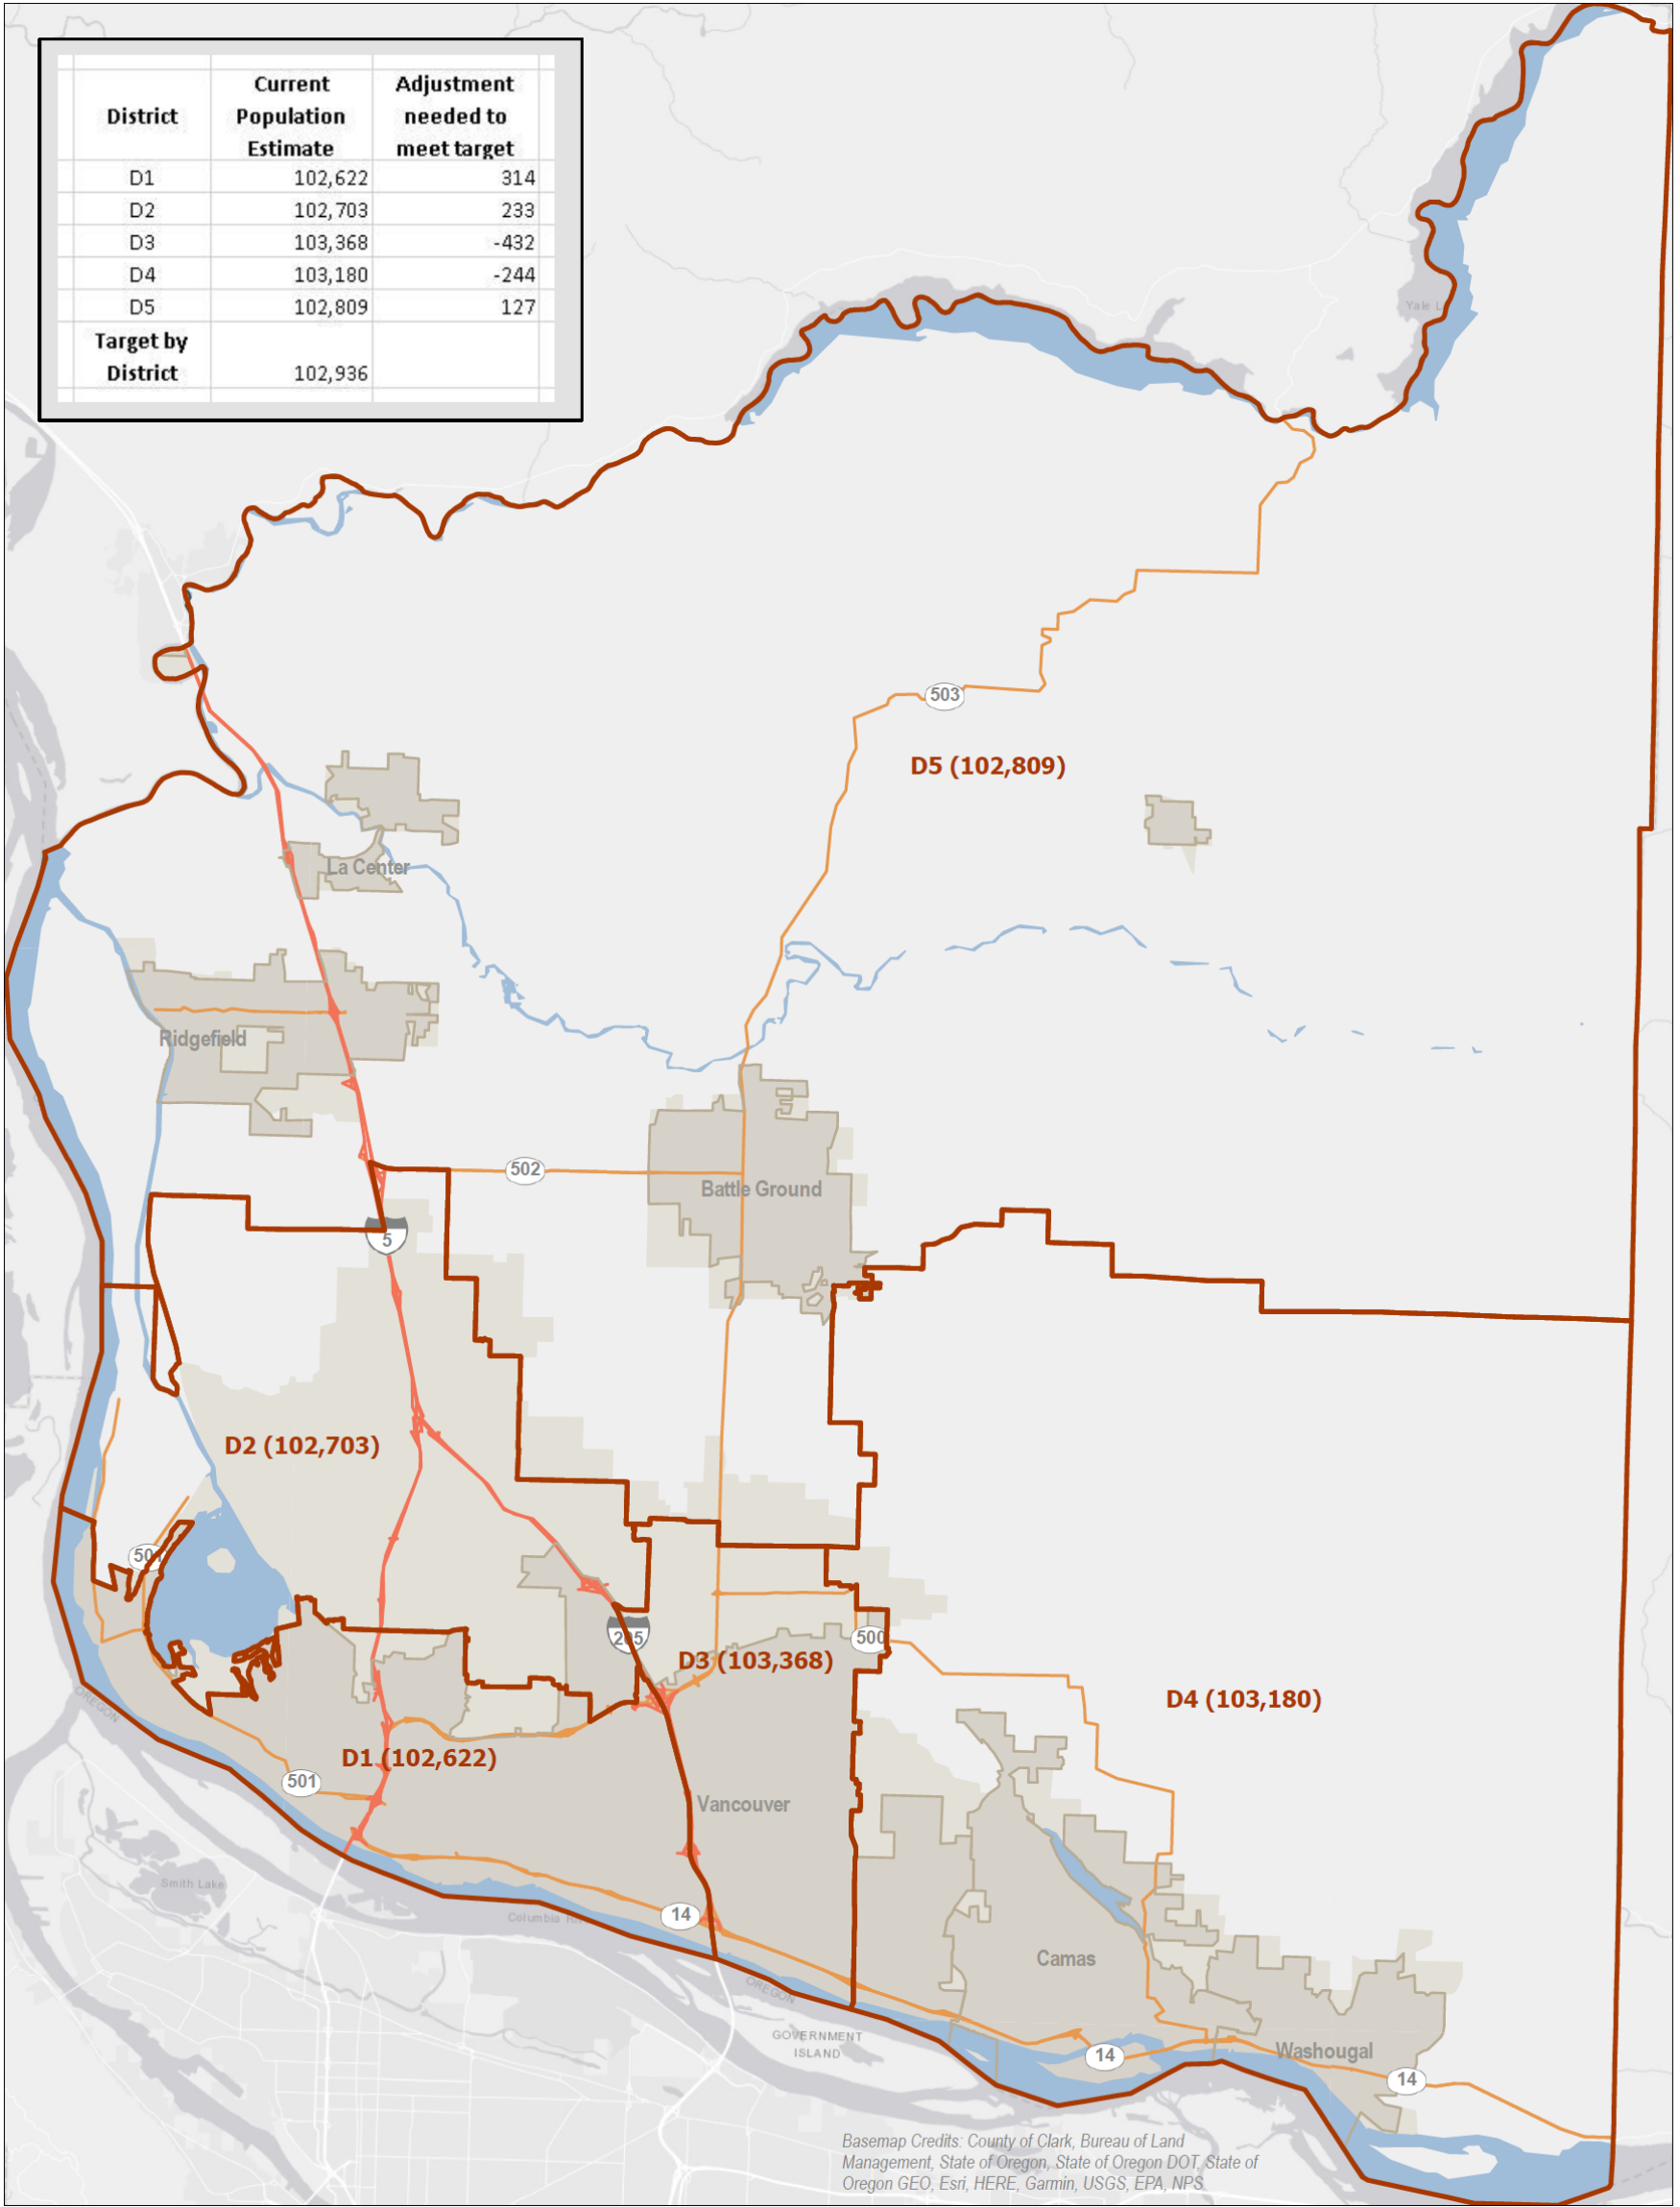

DRAFT: Five-District Transitional Map Proposal

District	Current Population Estimate	Adjustment needed to meet target
D1	102,622	314
D2	102,703	233
D3	103,368	-432
D4	103,180	-244
D5	102,809	127
Target by District	102,936	

Basemap Credits: County of Clark, Bureau of Land Management, State of Oregon, State of Oregon DOT, State of Oregon GEO, Esri, HERE, Garmin, USGS, EPA, NPS

Five District Map - May 27, 2021

NOTE: Information shown on this map was collected from several sources. Clark County accepts no responsibility for any inaccuracies that may be present.

Current Charter District	Transitional District	Next Election
Council Chair	District 5	2022
District 1	District 1	2022
District 2	District 2	2022
District 3	District 3	2024
District 4	District 4	2024